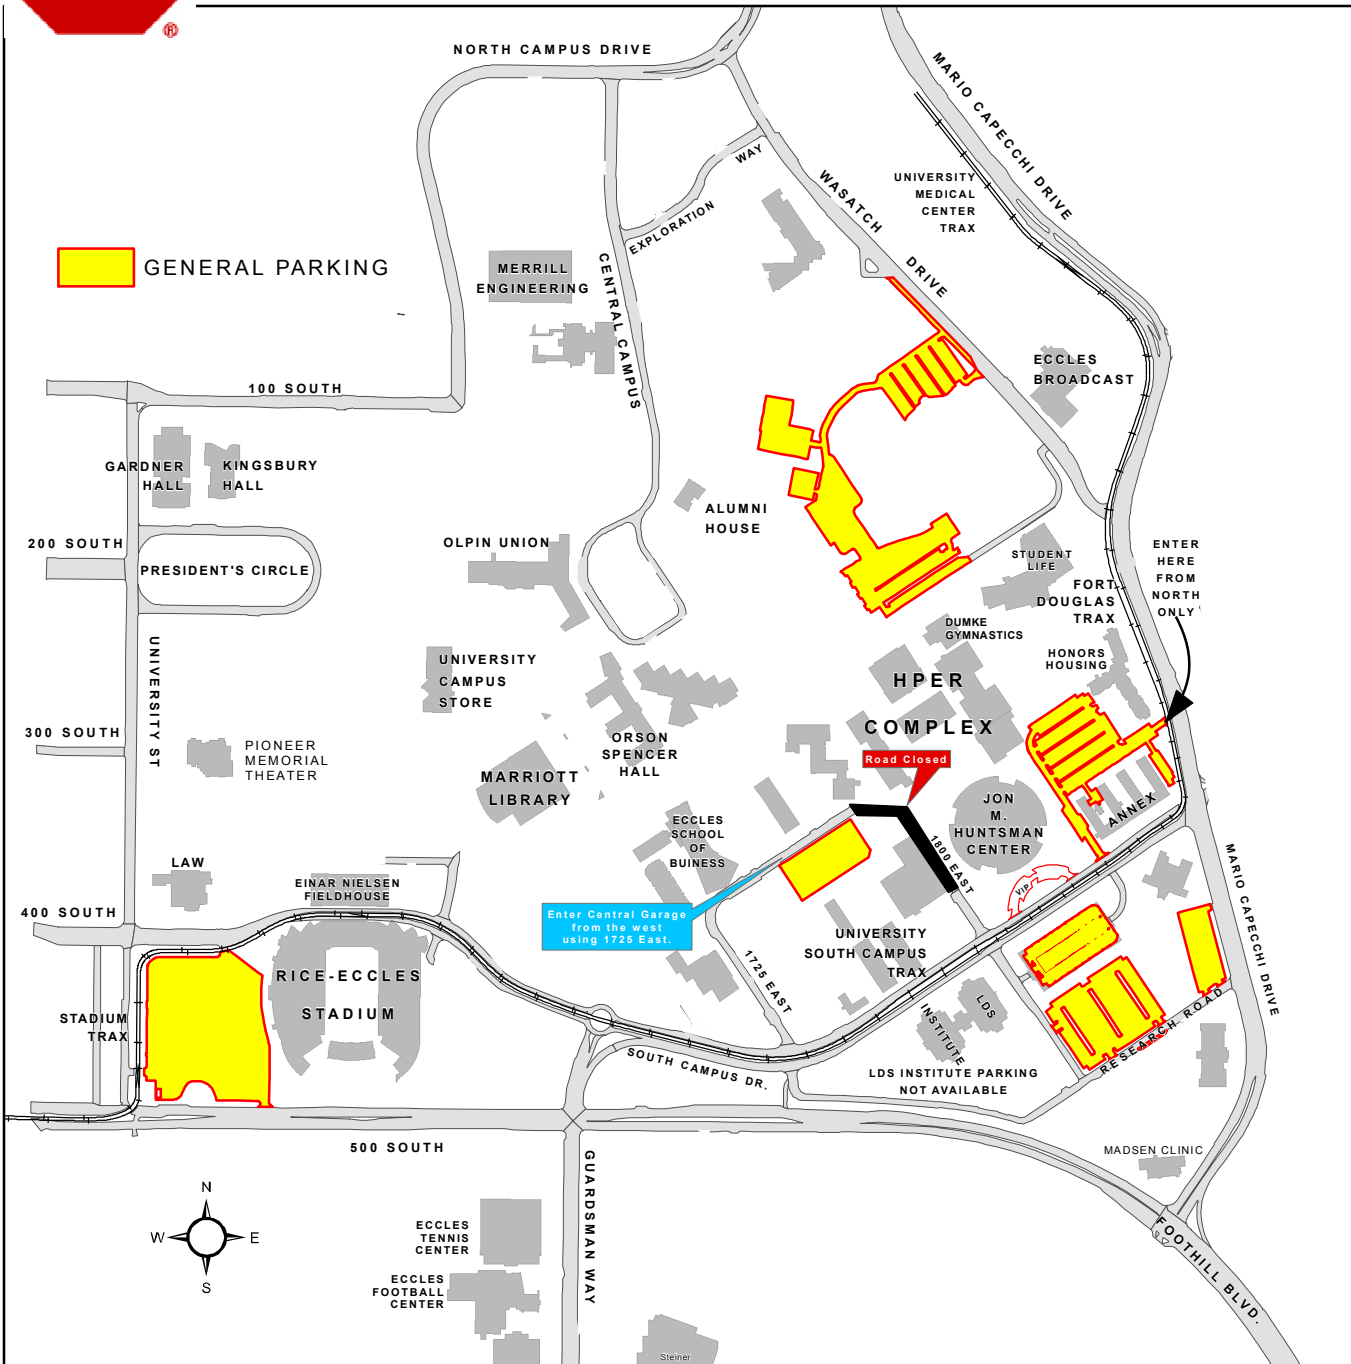

Dalai Lama Address Event Parking

TRAX

Ride TRAX on campus (at no charge for this event only) to the Jon M. Huntsman Center,

UTA Info

For more information about UTA Bus and TRAX Light Rail service call RIDE UTA (801-743-3882) or online: www.rideuta.com.

Arrive Early and Carpool

Remember: parking is tight. Give yourself plenty of time to make it to the U.!

Traffic Restrictions

Remember, you cannot make a left turn across TRAX lines on South Campus Drive, so plan ahead --- you are restricted to a Right Turn Only to enter most lots along South Campus Drive.

Road Closure

West Arena Road (1800 East) is closed. To access the Central Garage please use 1725 East from South Campus Drive.